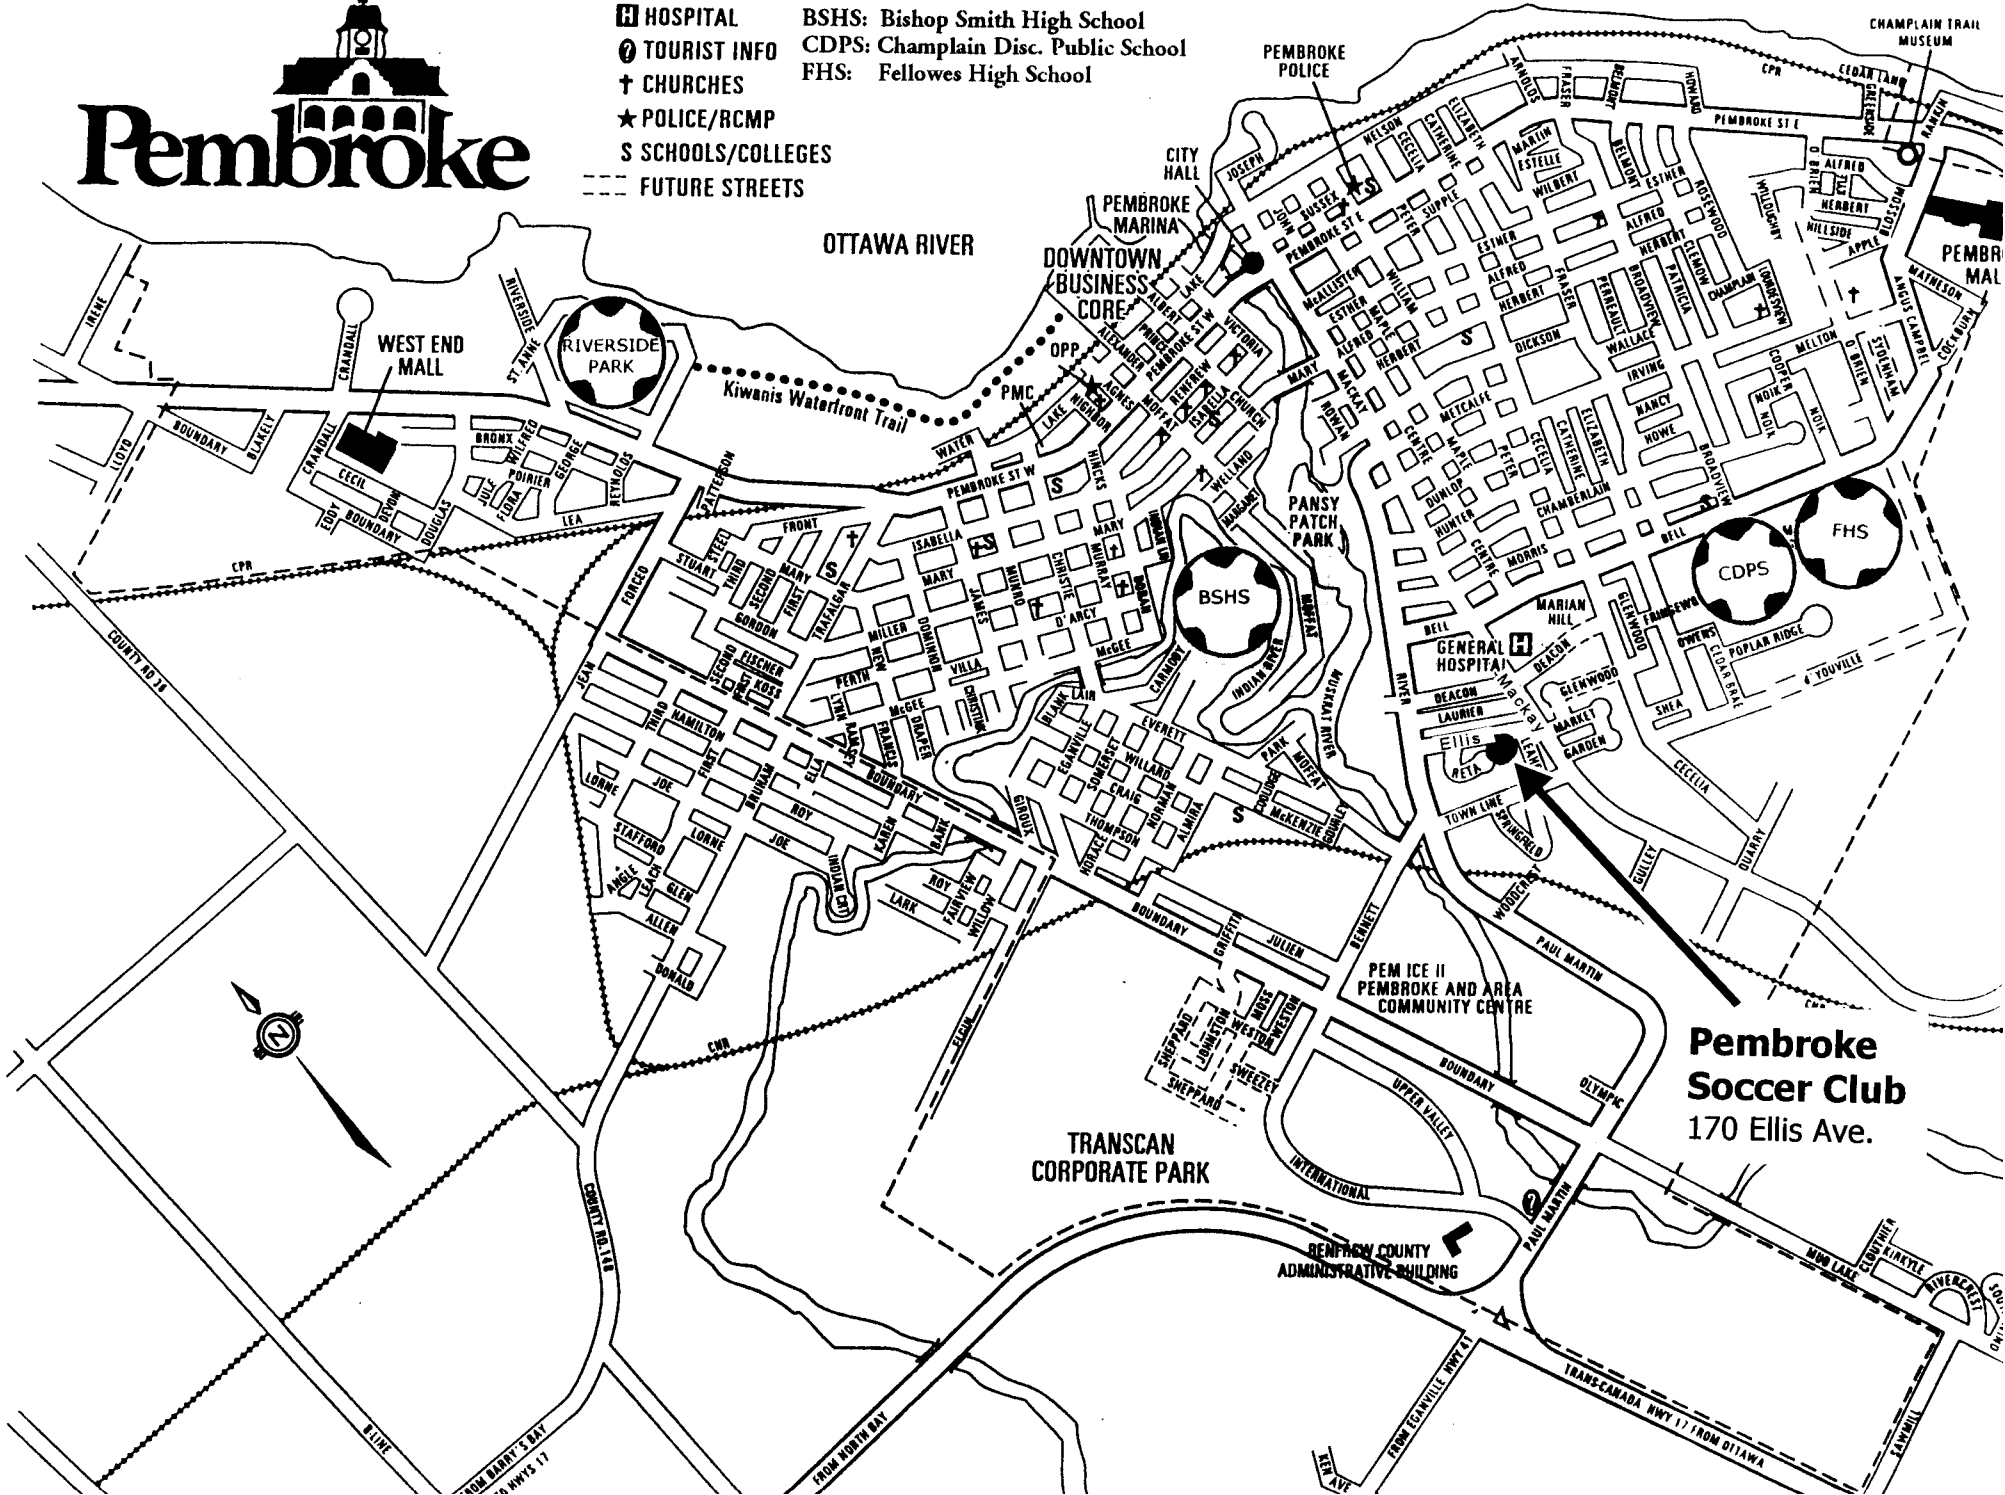

# Pembroke

- HOSPITAL
- TOURIST INFO
- CHURCHES
- POLICE/RCMP
- S SCHOOLS/COLLEGES
- FUTURE STREETS
- BSHS: Bishop Smith High School
- CDPS: Champlain Disc. Public School
- FHS: Fellowes High School

**Pembroke Soccer Club**  
170 Ellis Ave.